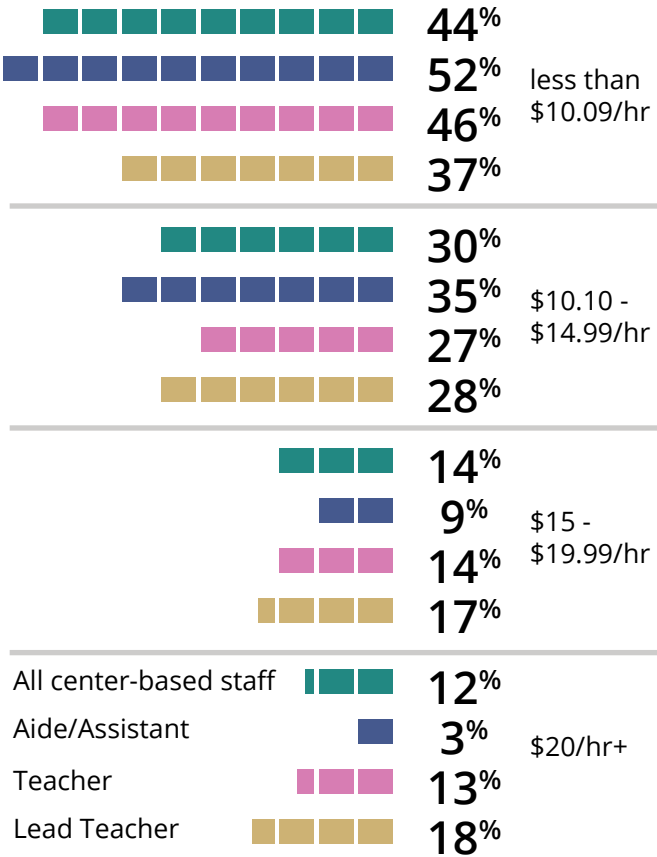

U.S. Child Care Stats

Participation in Child Care

Education

Center-Based:

Home-Based:

Child Care Workforce Demographics

Wages:

Gender/Race:

Whitebook, M., McLean, C., and Austin, L.J.E. (2016). *Early Childhood Workforce Index* — 2016. Berkeley, CA: Center for the Study of Child Care Employment, University of California, Berkeley.
 U.S. Census Bureau. (2013). *How Do We Know? Child Care: An Important Part of American Life*. Retrieved from https://www.census.gov/how/pdf/child_care.pdf
 National Early Care and Education Survey Project Team. (2015). *National Survey of Early Care and Education (NSECE), 2010-2015*. Retrieve from <https://www.acf.hhs.gov/opre/research/project/national-survey-of-early-care-and-education-nsece-2010-2014>